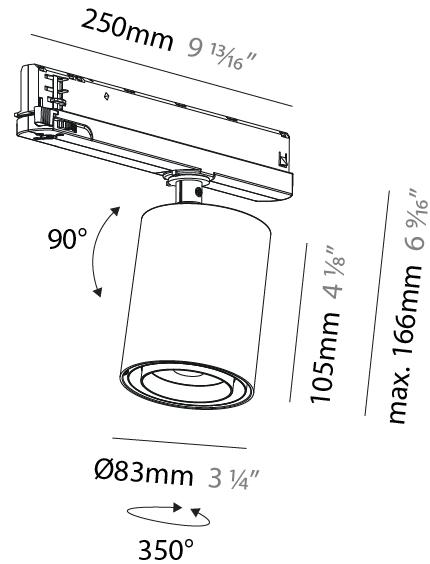

OPTICAL

Reflector°: Adjustable 14 - 44
Adjustability: Rotational 360°; Tilt 90° (±45°)

RATINGS AND CERTIFICATIONS

Certified By: Certified for North American Standards
IP rating: IP20

CENTRIQ IN FLEX TRACK